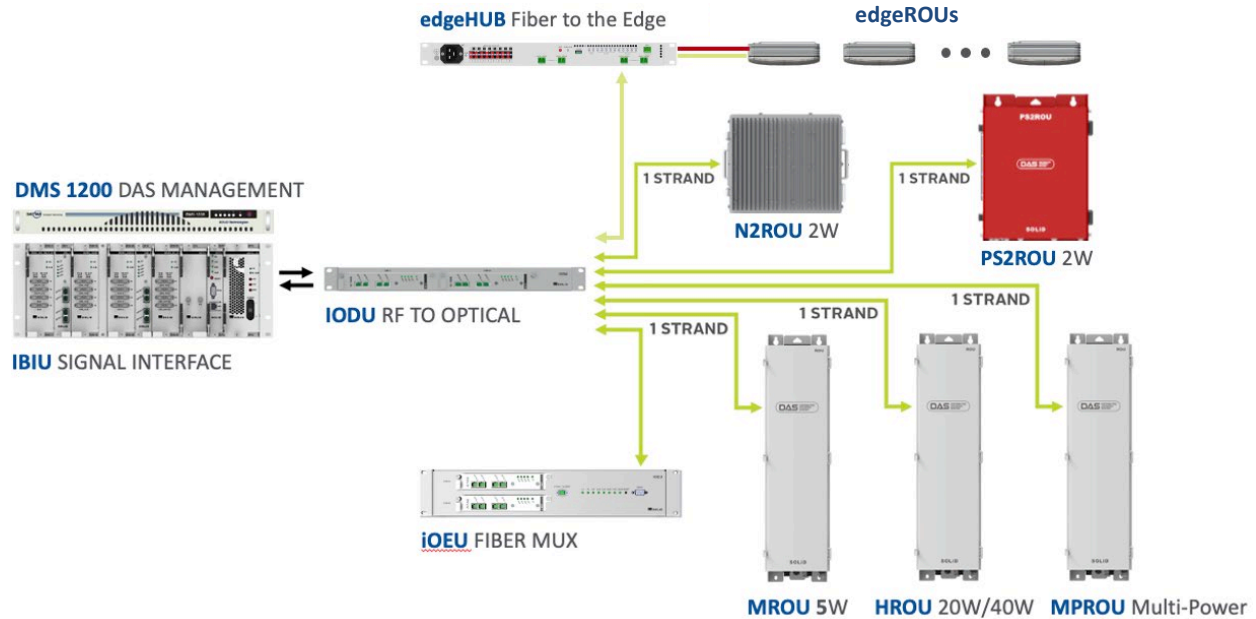

The integrated Optical Distribution Unit (iODU) receives downlink RF signals from the integrated BTS Interface Unit (iBIU), converts the RF signals to optical, then sends the signal to the remote optic units (ROUs) or to the Optic Expansion Unit (OEU or iOEU) via fiber optic cabling. This process is reversed for the uplink path.

The iODU is typically co-located with the BTS Interface Unit (iBIU) from which it receives power and RF communication via two coax cables and a power cable.

The iODU is equipped with a fan unit for improved heat dissipation. This design feature allows the operator to stack multiple iODUs to conserve rack space.

### Features

- RF to optical / optical to RF conversion
- Modular design – up to 8 optical ports
- 5 or 10 dBo link budget to ROU or OEU
- Single strand per ROU or OEU
- Single mode, SC-APC connection
- Compact form factor (1RU) – 19" rack mount

## Integrated Optical Distribution Unit (iODU)

Specifications	Description
RF Connectors	2 QMA type, female
Fiber Connector	SC/APC
Dimensions WxHxD	19 x 1.75 (1RU) x 12.6 inches (482.6 x 43.6 x 320 mm). Fits 19" Rack
Operating Temp	14 to 122°F (-10 to +50°C)
Weight	11 lbs. (5 kg) fully loaded with two optical modules
Power consumption	33W fully loaded with two optical modules
Optical Wavelength	TX: 1310nm, 1330nm* (*Only applies to iOM_4000 modules which use both 1310 and 1330.) RX: 1550nm
Optical Module Transmit Power	4-port module: 3 dBm ± 1 dB. 1-port module: 10 dBm ± 1 dB.
Optical Module Link Budget	4-port module: 5 dBo. 1-port module: 10 dBo. Recommended max. fiber length is 10km. Maximum back reflection (return loss) is -55dB
Compliance	Emissions (N. America) FCC Part15 Subpart B, Class A, FDA/CDRH Rules for Class 1 LASER