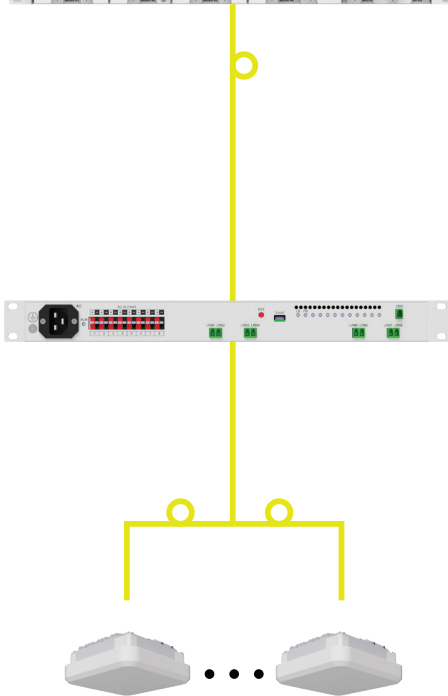

## Maximize Capacity at the Lowest Cost

SOLiD FIBER2ANTENNA edge technology pushes more power through the in-building cellular network, resulting in mission-critical connectivity with lower installation and maintenance costs.

## FIBER-to-the-EDGE Architecture

An easy-to-install, in-building cellular solution that keeps you connected from the server room to the mechanical closet and around every corner.

### ALLIANCE iBIU

The integrated base station interface unit (iBIU) is the head-end for the signals provided by every carrier network. Each signal is combined into an optical signal and distributed over fiber optic cables throughout the building. Each iBIU supports up to 16 edgeHUBs.