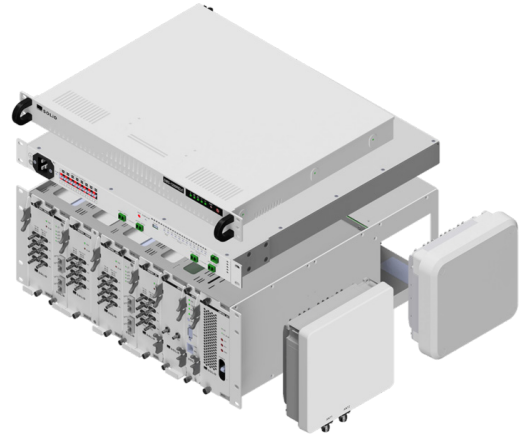

The SOLiD ALLIANCE edgeROU DAS is the smallest, lightest remote in its class, consuming one-third the energy of competitive products while offering more bandwidth, higher RF output, and a low total cost of ownership (TCO).

### ALLIANCE iBIU

The integrated base station interface unit (iBIU) is the head-end for the signals provided by every carrier network. Each signal is combined into an optical signal and distributed over fiber optic cables throughout the building. Each iBIU supports up to 16 edgeHUBs.