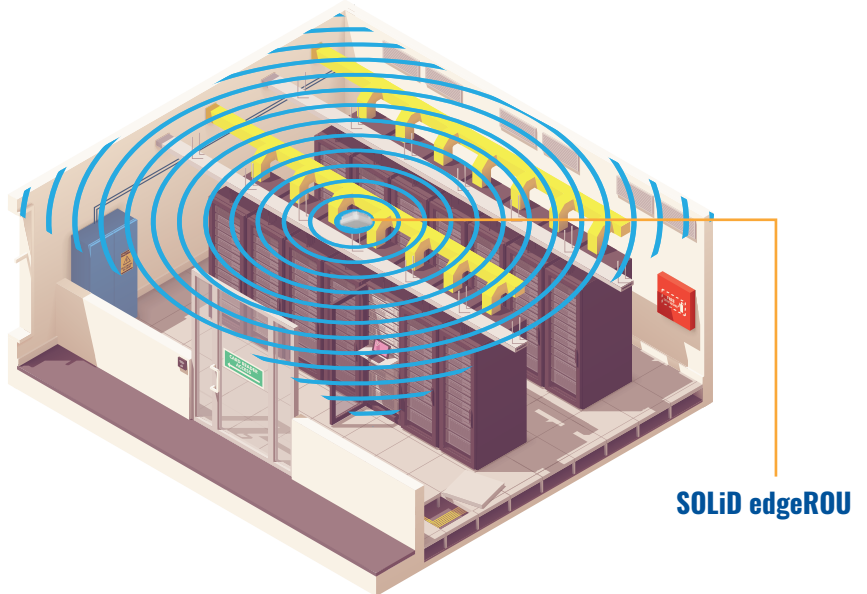

The SOLiD ALLIANCE 5G Distributed Antenna System (DAS) solution delivers reliable in-building connectivity with maximum design flexibility for easy upgrades and long-term value. SOLiD offers the industry's most sustainable and affordable active DAS solution, with modular pay-as-you-grow scalability to suit any size data center or campus.

The SOLiD ALLIANCE edgeROU DAS is the smallest, lightest remote in its class, consuming one-third the energy of competitive products while offering more bandwidth, higher RF output, and a low total cost of ownership (TCO).

With the latest fiber-to-the-edge technology, the edgeROU is simple, scalable, and secure, ready to meet your data center needs today and tomorrow.

**When hyperscale data center operations are down, time is of the essence. Reliable in-building connectivity is crucial in today's fast-paced, competitive data center market.**

### FIBER2ANTENNA edgeROU

The edgeROU is a remote unit that easily mounts on a wall or ceiling with a small, inconspicuous footprint. It converts the optical signal into radio frequencies before amplifying and broadcasting them, covering up to 30K square feet.