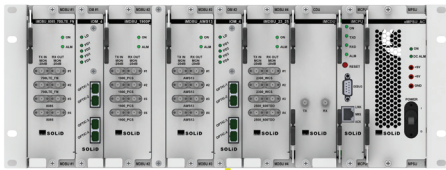

### ALLIANCE iBIU

The integrated base station interface unit (iBIU) is the head-end for the signals provided by every carrier network. Each signal is combined into an optical signal and distributed over fiber optic cables throughout the building. Each iBIU supports up to 16 edgeHUBs.