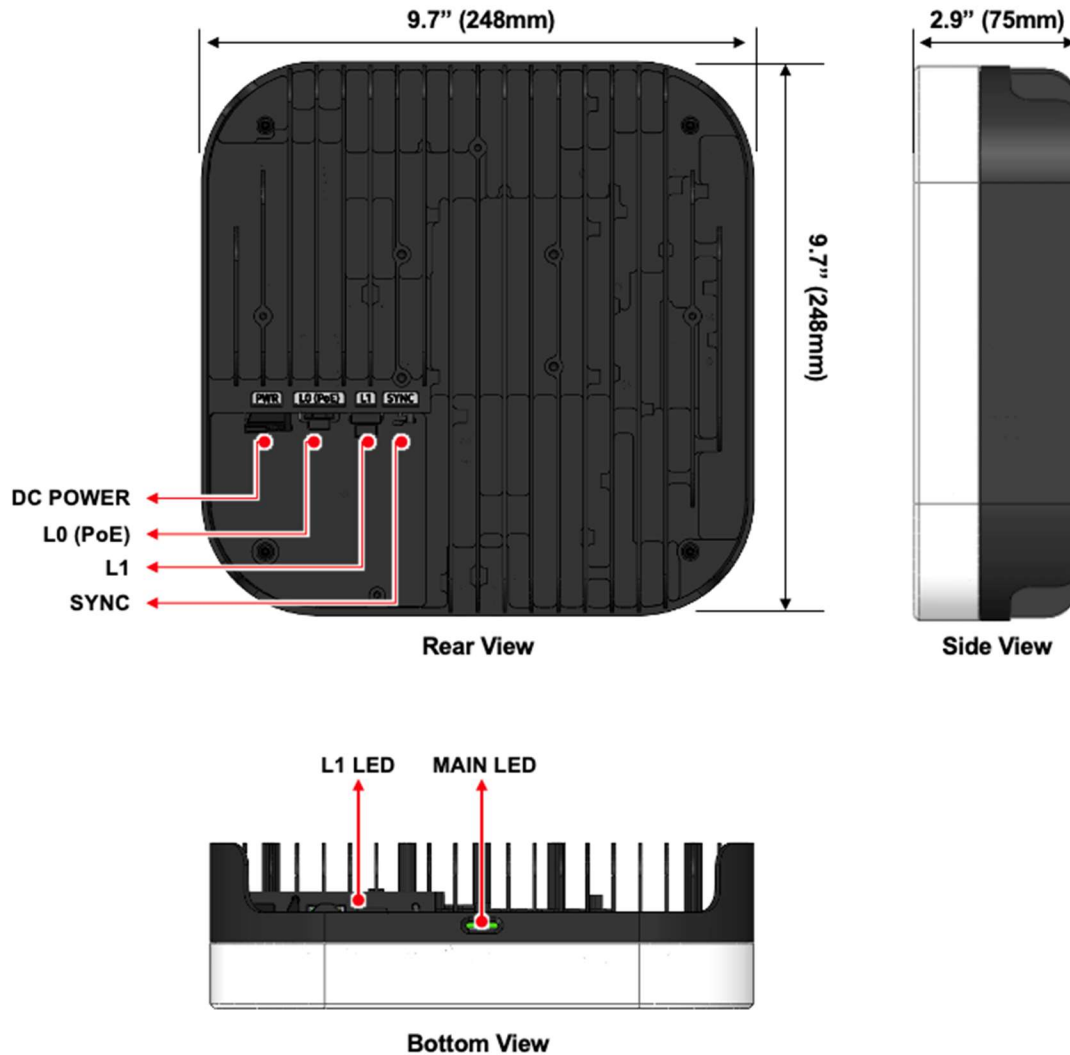

The SOLiD Band 48 (CBRS Band) Radio Unit is based on true O-RAN ALLIANCE specifications. It is compatible with multiple baseband (virtual or on-site) products.

Features:

- O-RAN fronthaul specification 7-2x
- 4G LTE, 5G NR supported, standalone or mixed mode
- Composite power: $\leq +30$ dBm
- 2T2R with internal antenna

Overview

The SOLiD CBRS Radio Unit is an O-RAN Radio Unit with eCPRI interface to the baseband (CU/DU) for the Band 48 (CBRS Band). The unit complies with O-RAN fronthaul specification 7-2x. It supports 4G LTE and 5G NR, standalone or in a mixed mode.

Interface / Port	Description
DC Power	Pin 1: RTN Pin 2: -48V
L0 (PoE): 1 PoE port for O-DU/FHM	L0: eCPRI, RJ-45, 2.5G/5G/10GBASE-T
L1: 1 Optic port for O-DU/FHM	L1: eCPRI, SFP+, 10GBASE-SR/LR
Sync	Level: LVTTTL 3.3V Signal: 1PPS (Rising Edge)
*Specifications subject to change	

Specifications

Parameters	Specifications
Basic Functions	eCPRI, Low PHY, M-Plane
Air Technology	LTE and 5G NR 3GPP Standard Release 8,9,10,13,14,15
Operating Frequency Range	n48: CBRS, 3550 – 3700MHz for Tx, Rx
Carrier Bandwidth [IBW/OBW]	150MHz / 100MHz
Carrier Bandwidth	LTE: 5/10/15/20MHz NR: 10/15/20/40/50/60/80/100MHz
Numerology	LTE: 15KHz NR: 30KHz
Modulation	1024 QAM
Maximum Number of Carriers	5CC
Antenna Configuration	2T2R
EIRP	+26.5dBm per path (29.5dBm total) Category A
ACLR	45dBc or -32dBm/MHz
FH Specification	O-RAN WG4 FH Interface 7-2x (O-RAN.WG4.CUS/MP.Spec.v6.0)
Clock Source	IEEE1588v2 Client, SyncE Supportable
Power Source	PoE, DC Power (-48V)
Power Consumption	Typical 68W, Max 71W
Operating Temperature	-20~50°C without solar load (Wall/Pole Mount). -20~40°C without solar load (Ceiling Mount)
Operating Humidity	5 to 90 % relative humidity, condensing not to exceed 30 g/m3 absolute humidity
IP Rate	IP40
Size (Dimensions W x H x D)	248 x 248 x 75mm, 9.7 x 9.7 x 2.9 inch (without bracket)
Weight	≤ 4Kg
*Specifications subject to change	