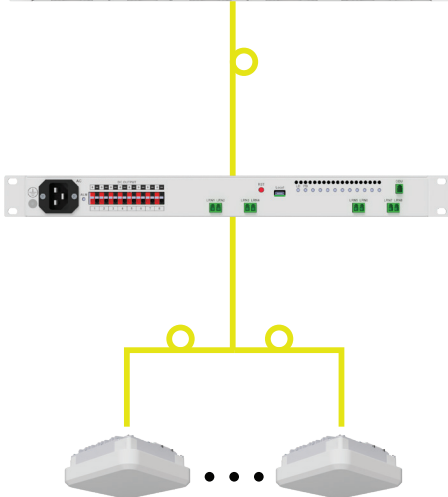

In addition to 5G and public cellular networks, the SOLiD ALLIANCE edgeROU also supports private networks over the Citizens Broadband Radio Service (CBRS) spectrum. These private networks provide dedicated, secure communications for staff and emergency personnel, as well as Internet of Things (IoT) connectivity.

FIBER-to-the-EDGE Architecture

An easy-to-install, fiber-efficient, in-building cellular solution that connects you on every floor, in every space, and around every corner.

ALLIANCE iBIU

The integrated base station interface unit (iBIU) is the head-end for the signals provided by every carrier network. Each signal is combined into an optical signal and distributed over fiber optic cables throughout the building. Each iBIU supports up to 16 edgeHUBs.