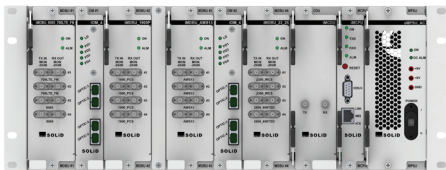

ALLIANCE iBIU

The integrated base station interface unit (iBIU) is the head-end for the signals provided by every carrier network. Each signal is combined into an optical signal and distributed over fiber optic cables throughout the building. Each iBIU supports up to 16 edgeHUBs.