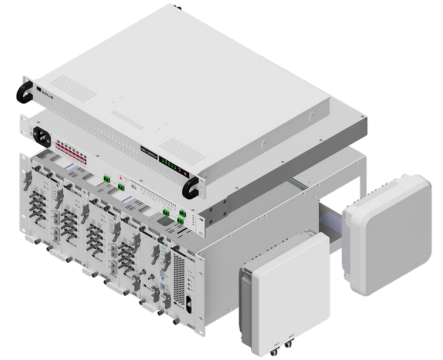

SOLiD ALLIANCE FIBER-to-the-EDGE

The ALLIANCE FIBER2ANTENNA edgeROU DAS is a flexible coverage solution that packs more capacity into a smaller space, with lower weight, power, and cooling requirements than other DAS solutions. SOLiD offers edgeROU models tailored to the unique needs of stadium deployments, optimized to match specialized, highly directive, multi-band antennas used in today's high-capacity venues.